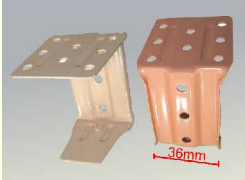

V50H-11 Installation Bracket -  
Painted (RH+LH),  
Color : Based on  
customer need, Per  
Color Quantity over  
5000 pairs , price less  
3%  
200sets/ctn, 50sets/bag

V50H-59C Ceiling spring bracket  
for head rail  
800pcs/ctn, 100pcs/bag

V50H-20P Center support, painted  
V50H-20Z Center support, zinc  
500pcs/ctn, 250pcs/box

V50H-59L "L" Swivel bracket for  
head rail  
400pcs/ctn, 100pcs/bag

V50H-20PD Center support, painted  
V50H-20ZD Center support, zinc  
plated  
500pcs/ctn, 250pcs/box

## COMPONENTS OF 50mm Venetian BLINDS V50H High Profile system (51 X 58mm)

V50H-12 Swivel Cord Lock  
For 1.8 - 2.5mm Cord  
V50H-12L Swivel Cord Lock  
For 2.2 - 2.5mm Cord  
V50H-12S Swivel Cord Lock  
For 1.8 - 2.0mm Cord  
Punch hole size  
on rail: 26X13mm  
1000pcs/ctn, 250pcs/box