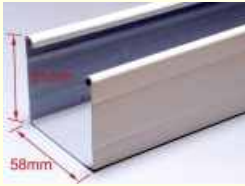

## COMPONENTS OF 50mm Venetian BLINDS V50H High Profile system (51 X 58mm)

V50H-42 51mm X 58mm  
Head rail,  
Painted  
8pcs/ctn, 5meter/pc

V50H-59 "L" Spring bracket for  
head rail  
600pcs/ctn, 100pcs/bag