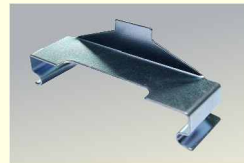

V50H-15 Metal end stiffener
For head rail
2500pcs/ctn, 500pcs/bag