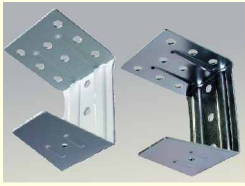

V50H-20P Center support, painted
V50H-20Z Center support, zinc
500pcs/ctn, 250pcs/box